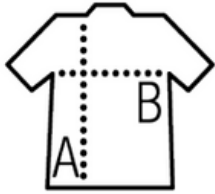

GUIDE DES TAILLES SWEAT CENTBORNARD

Tailles	XS	S	M	L	XL	XXL	3XL
A/B	65/49	68/52	69/55	70/58	71/61	72/64	73/67